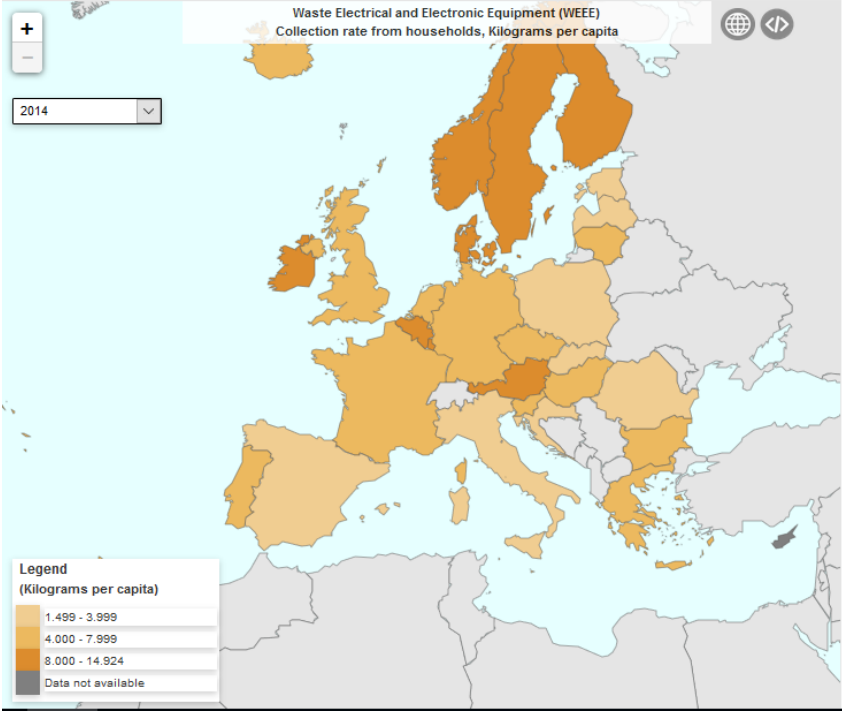

Waste electrical and electronic equipment (WEEE), total collected, (Eurostat,2016)