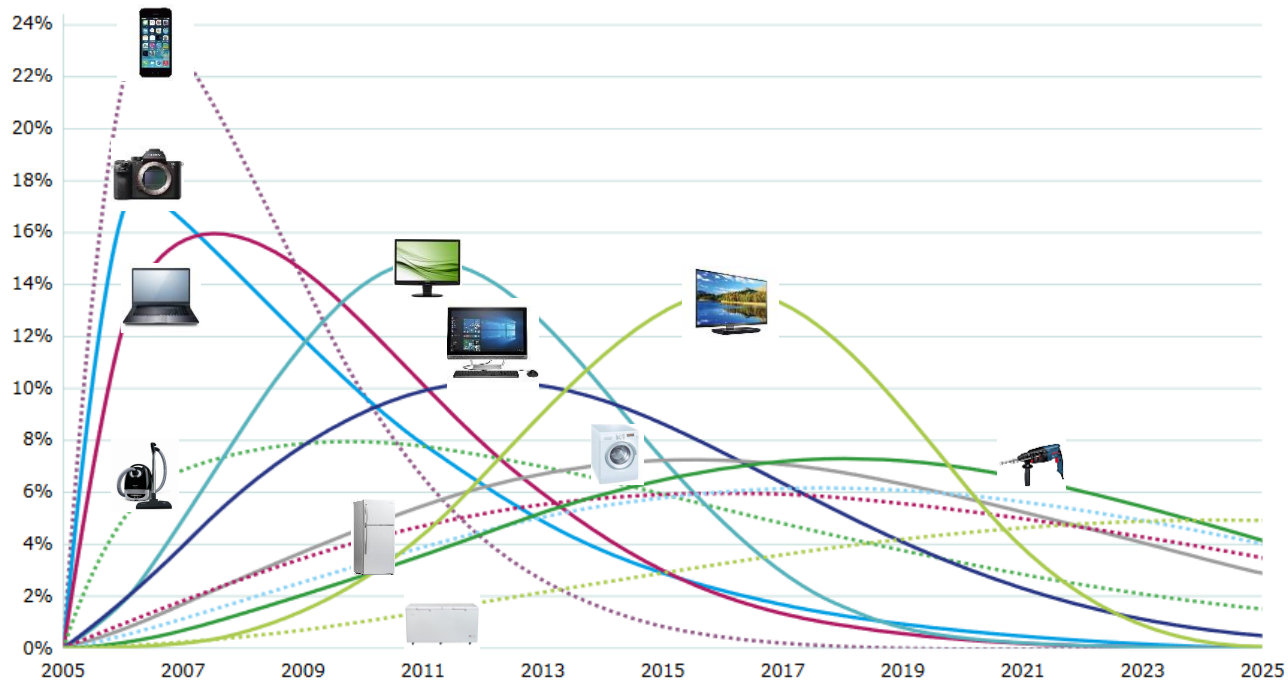

RESILIENSE TIME OF EEE