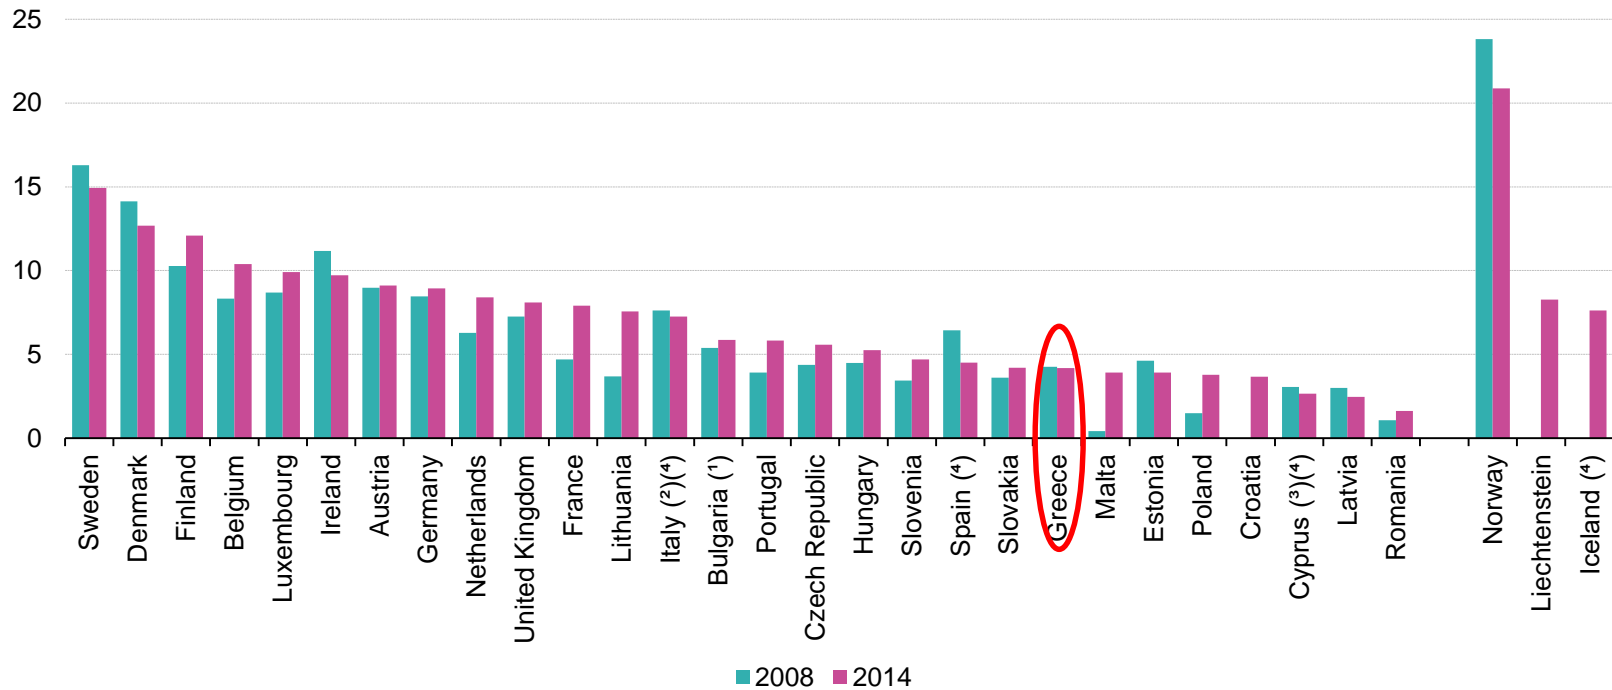

Waste electrical and electronic equipment (WEEE), total collected, (Eurostat, 2016)

GREEN FUND