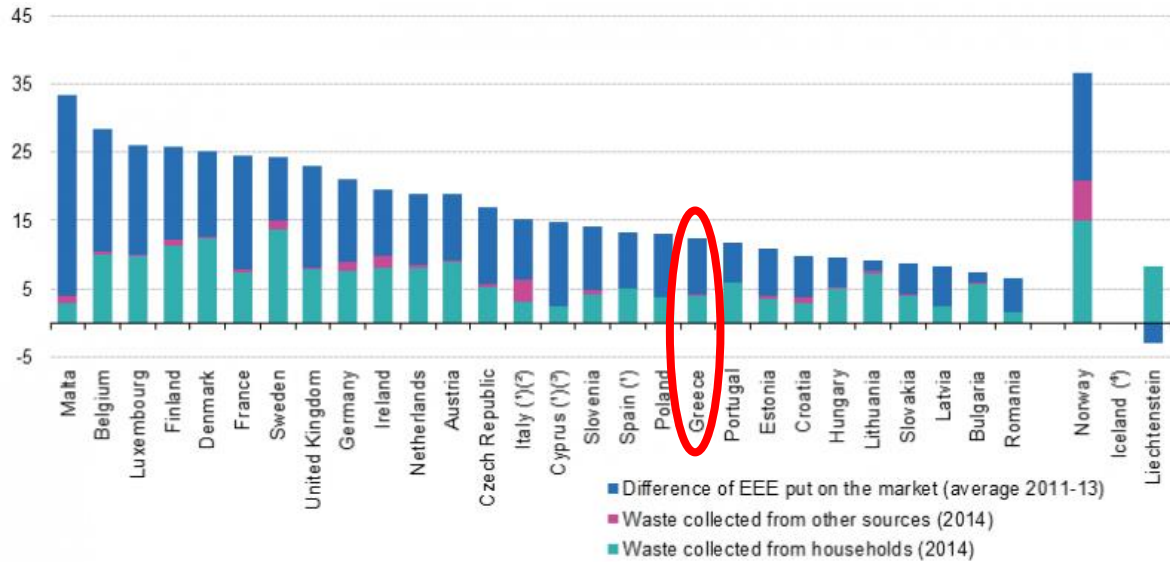

# Waste electrical and electronic equipment (WEEE), total collected, (Eurostat, 2016)

GREEN FUND

# Waste electrical and electronic equipment (WEEE), total collected, (Eurostat,2016)

GREEN FUND

# WEEE-EEE STATISTICS

Note: ranked on 'Average annual POM (2011-13)'.

(\*) Waste collected: estimate.

(\*) Waste collected from other sources: definition differs, see metadata.

(\*) POM 2013: estimate

(\*) data for Iceland not available